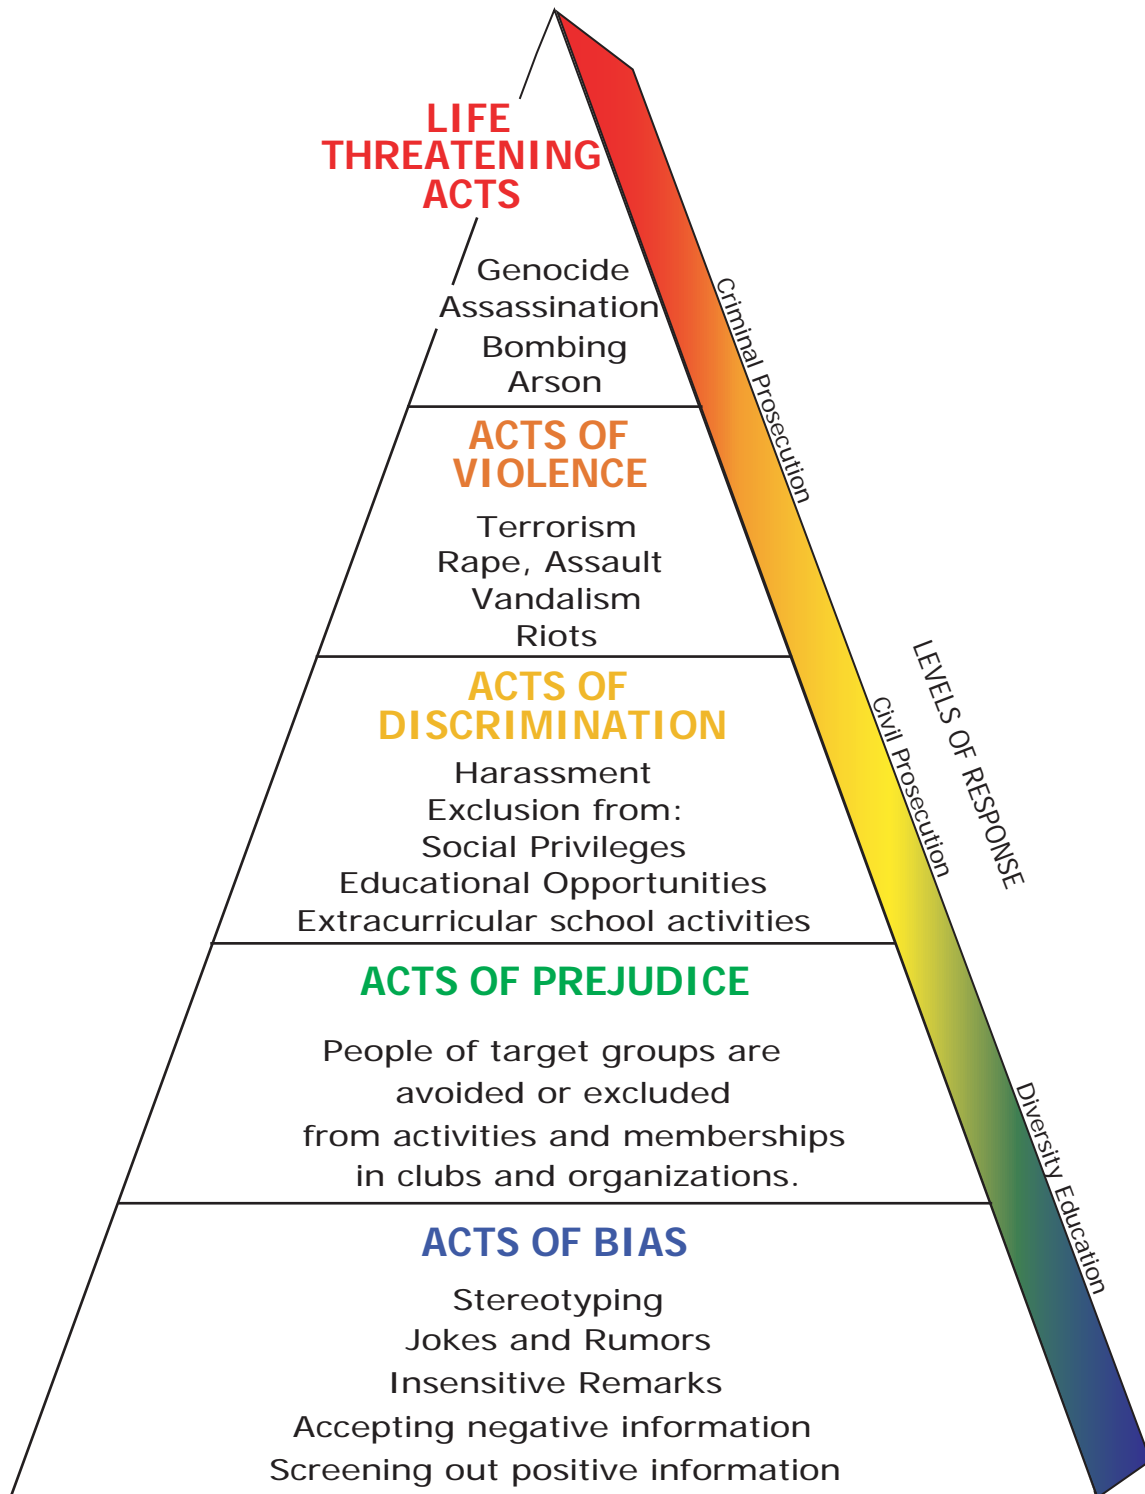

KNOW THE PYRAMID OF HATE

The bottom two rungs of the Pyramid of Hate look harmless. In fact, if we as a society accept these types of acts as appropriate, then we are allowing a base of prejudice to form. Some people will continue up the Pyramid, performing acts on the top three rungs. These acts become increasingly more violent. The **Sonoma County Commission on Human Rights** is working to raise awareness and to give members of the community-at-large the awareness and skills to keep this base of prejudice from developing. For more information, call the Commission of Human Rights at (707) 565-2693.