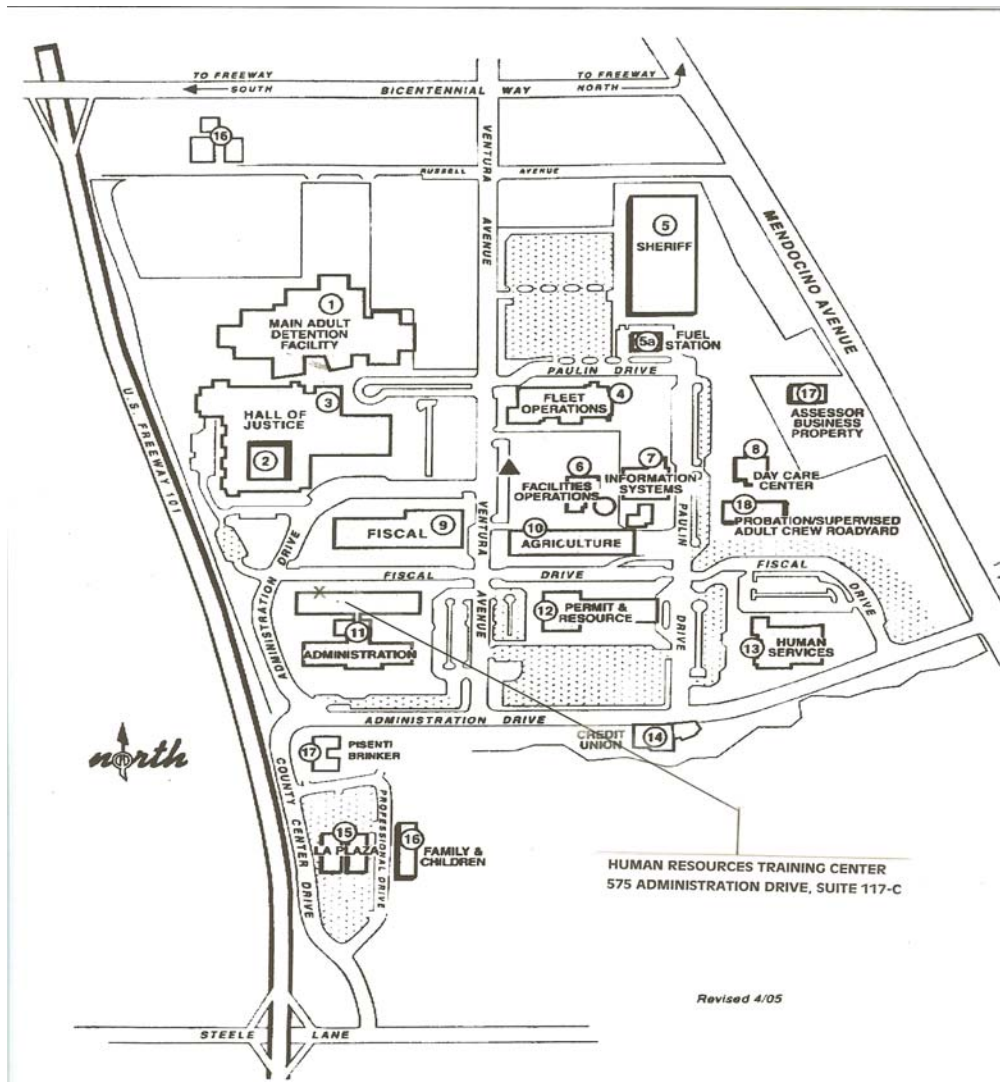

# HR TRAINING CENTER

575 ADMINISTRATION DR. SUITE 117C  
SANTA ROSA, CA 95403

Located in the County Center Complex

- On the corner of Administration Drive and Fiscal Drive
- Main door faces Fiscal Dr., on the north-west side of the main Administration building
- Large semi-circular walkway surrounding an oak tree leads to the door

Parking can be a challenge, so please allow at least 15 minutes to find a suitable spot.

**PUBLIC PARKING LOTS**

Please be aware that parking in some spaces is subject to time limits; such parking spaces are marked accordingly. Please do not park in areas marked "Reserved."